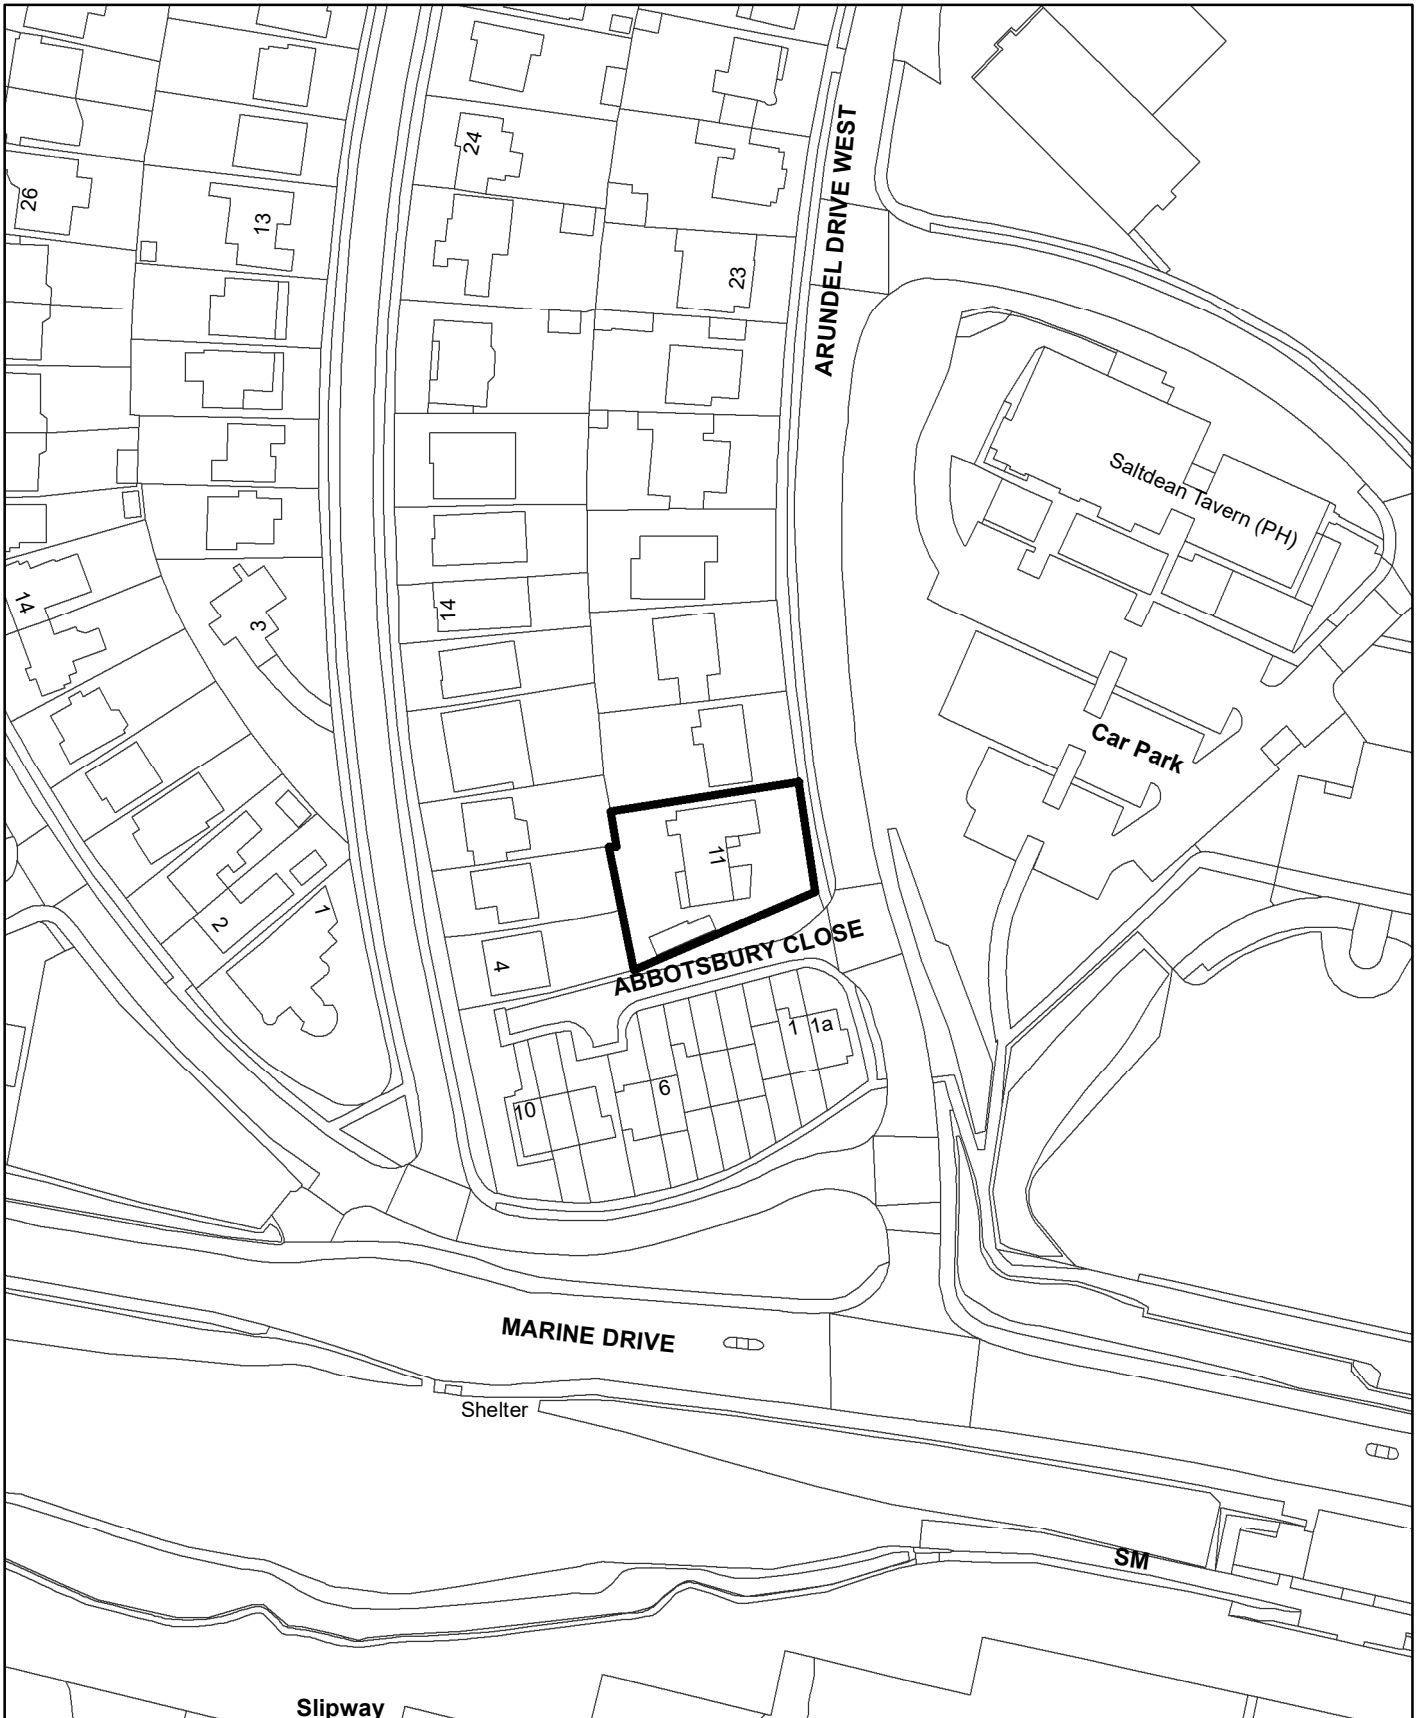

BH2021 00119 - 11 Arundel Drive West

N

Scale: 1:1,250